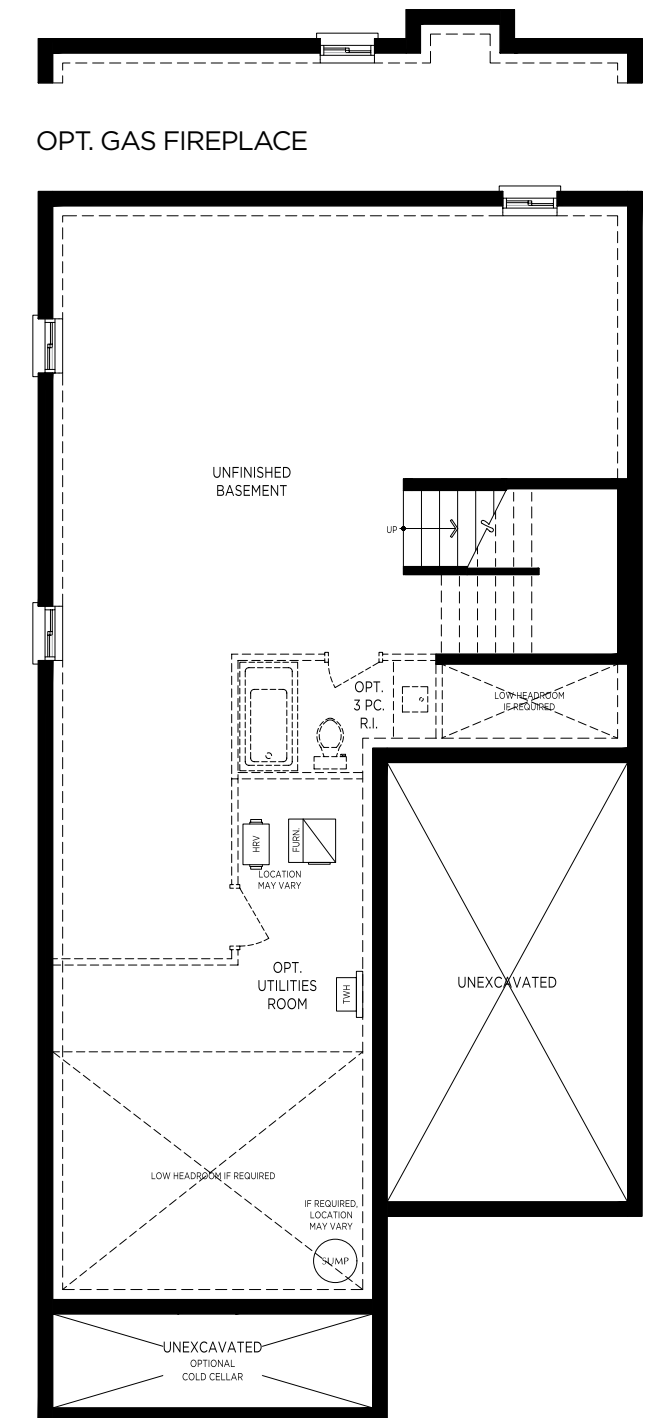

ALBION 2,375 SQ.FT.
CONTEMPORARY CRAFTSMAN 'A'

ALBION 2,380 SQ.FT.
NEW TRADITIONAL 'C'

BRANTHAVEN

36'

ALBION
2,420 SQ.FT.
MODERN
FARMHOUSE 'B'

36' ALBION 2,375 SQ.FT.

OPT. GAS FIREPLACE

MAIN FLOOR PLAN 'A'

SECOND FLOOR PLAN 'A'

OPT. SECOND FLOOR PLAN 'A'
4 BEDROOM PLAN W/LUXURY ENSUITE

BASEMENT FLOOR PLAN 'A'