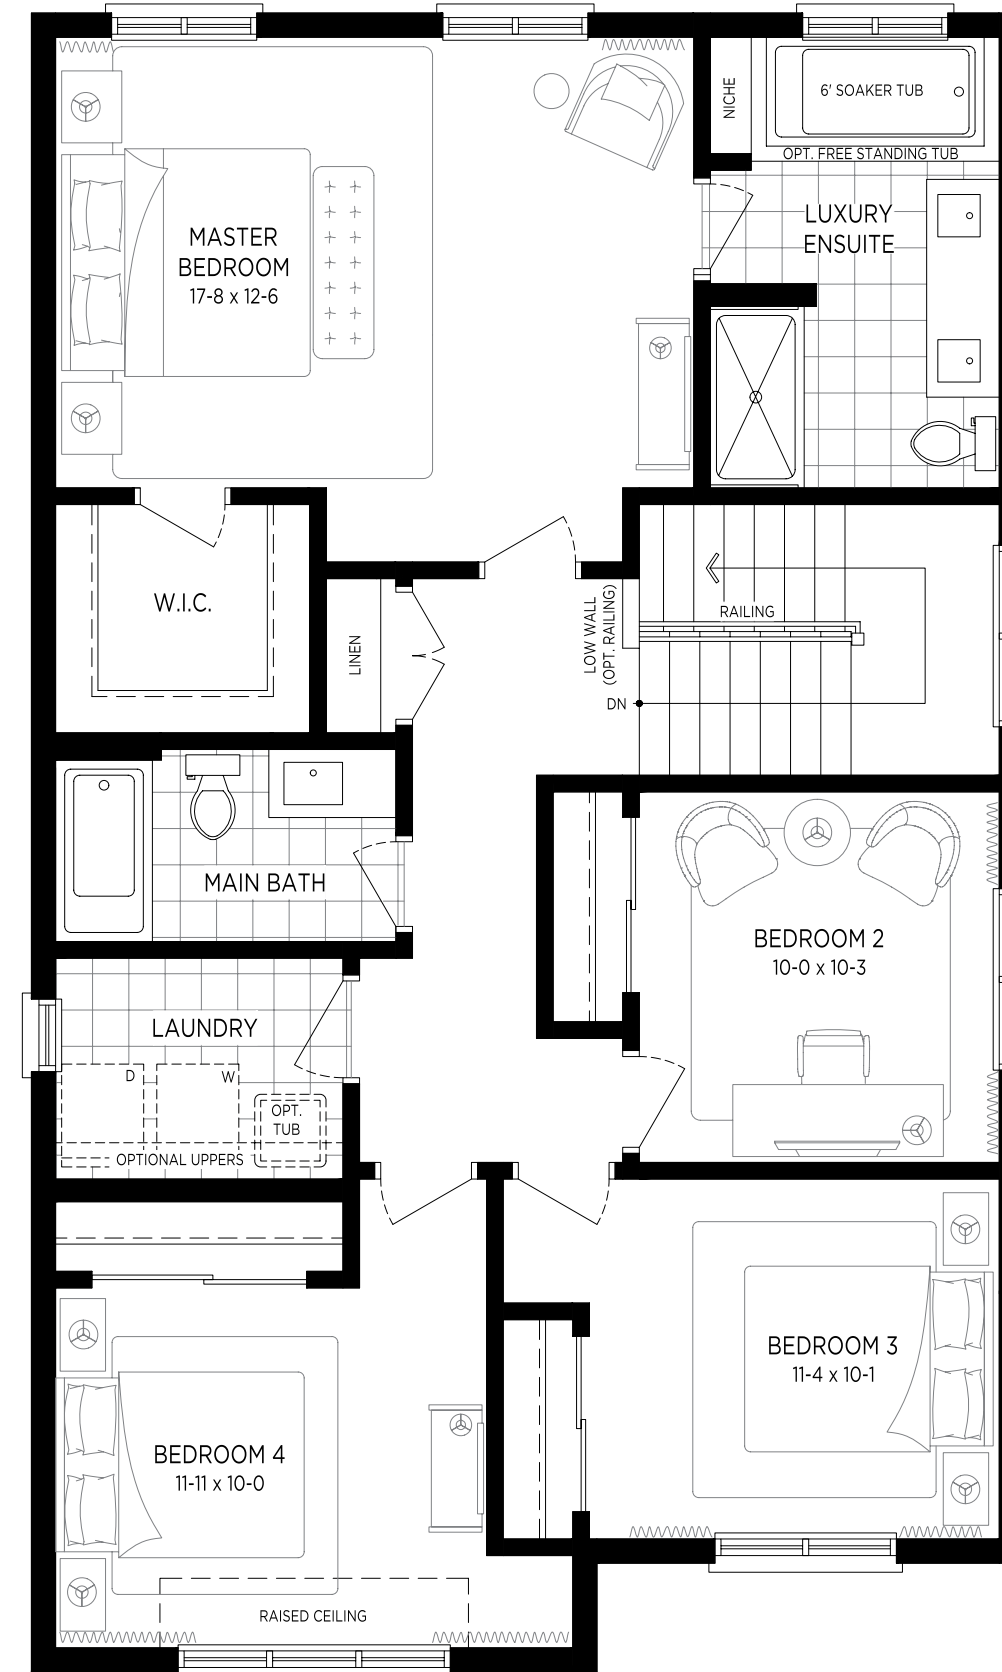

ALBION 2,375 SQ.FT.
CONTEMPORARY CRAFTSMAN 'A'

ALBION 2,380 SQ.FT.
NEW TRADITIONAL 'C'

BRANTHAVEN

36'

ALBION
2,420 SQ.FT.
MODERN
FARMHOUSE 'B'

36' ALBION 2,375 SQ.FT.

OPT. GAS FIREPLACE

MAIN FLOOR PLAN 'A'

SECOND FLOOR PLAN 'A'

OPT. SECOND FLOOR PLAN 'A'
4 BEDROOM PLAN W/LUXURY ENSUITE

BASEMENT FLOOR PLAN 'A'