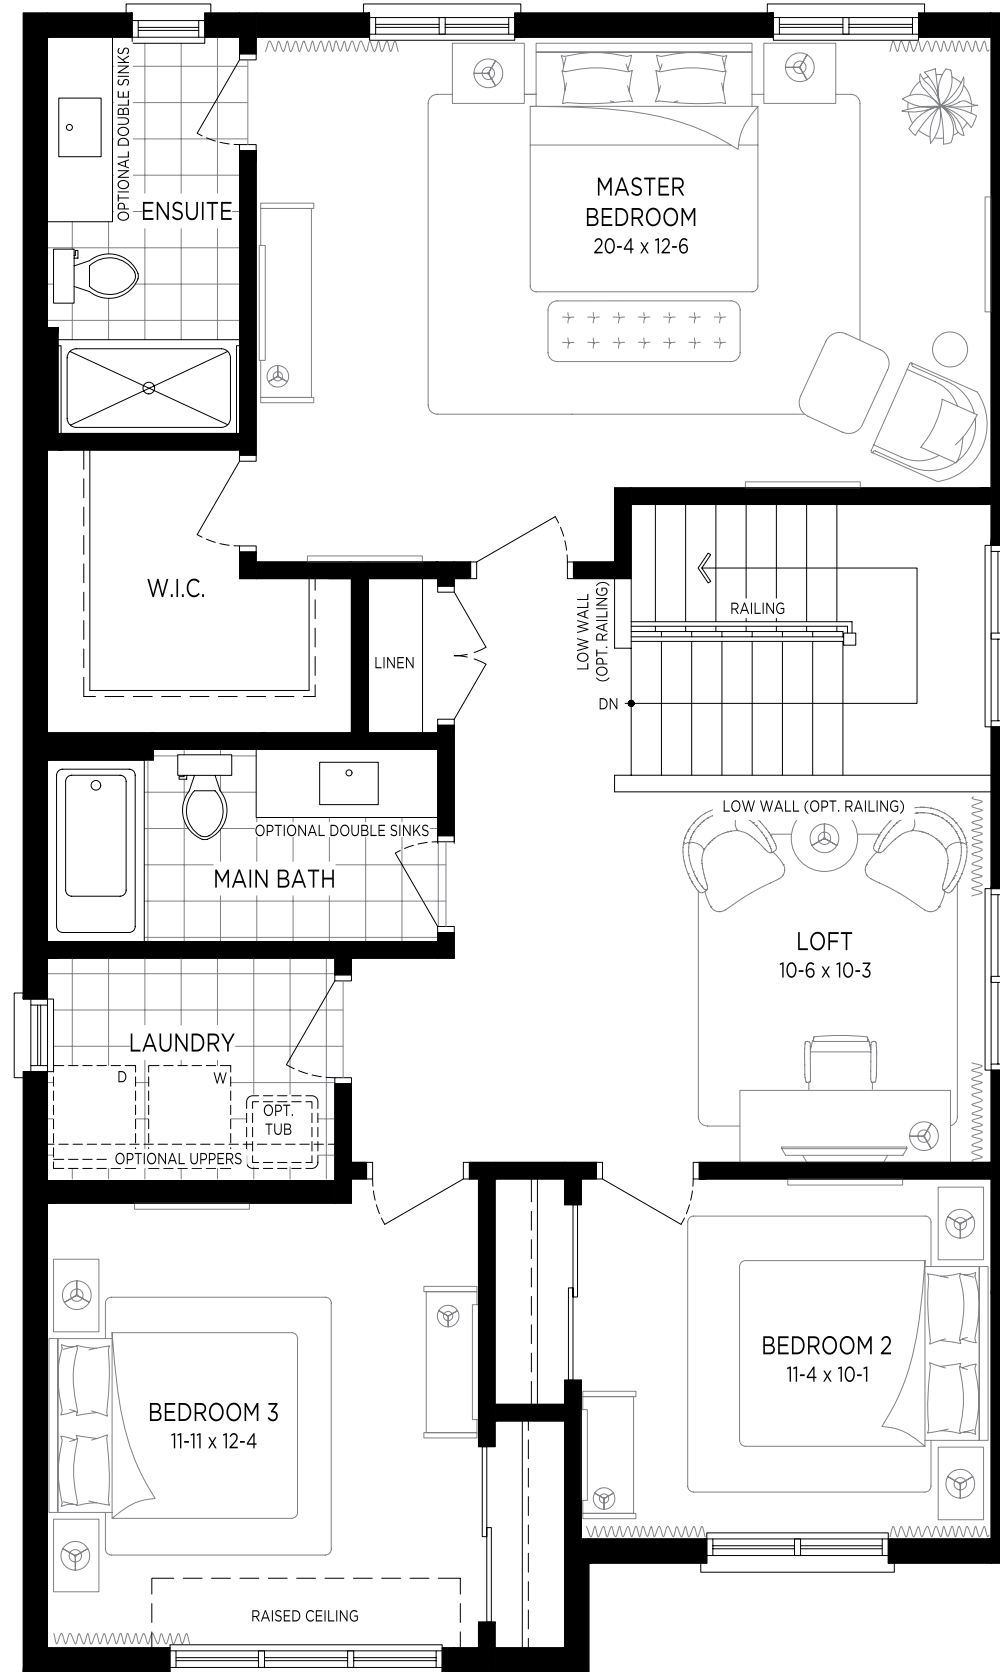

ALBION 2,375 SQ.FT.
CONTEMPORARY CRAFTSMAN 'A'

ALBION 2,380 SQ.FT.
NEW TRADITIONAL 'C'

BRANTHAVEN

36'

ALBION
2,420 SQ.FT.
MODERN
FARMHOUSE 'B'

36' ALBION 2,375 SQ.FT.

OPT. GAS FIREPLACE

MAIN FLOOR PLAN 'A'

SECOND FLOOR PLAN 'A'

OPT. SECOND FLOOR PLAN 'A'
4 BEDROOM PLAN W/LUXURY ENSUITE

BASEMENT FLOOR PLAN 'A'