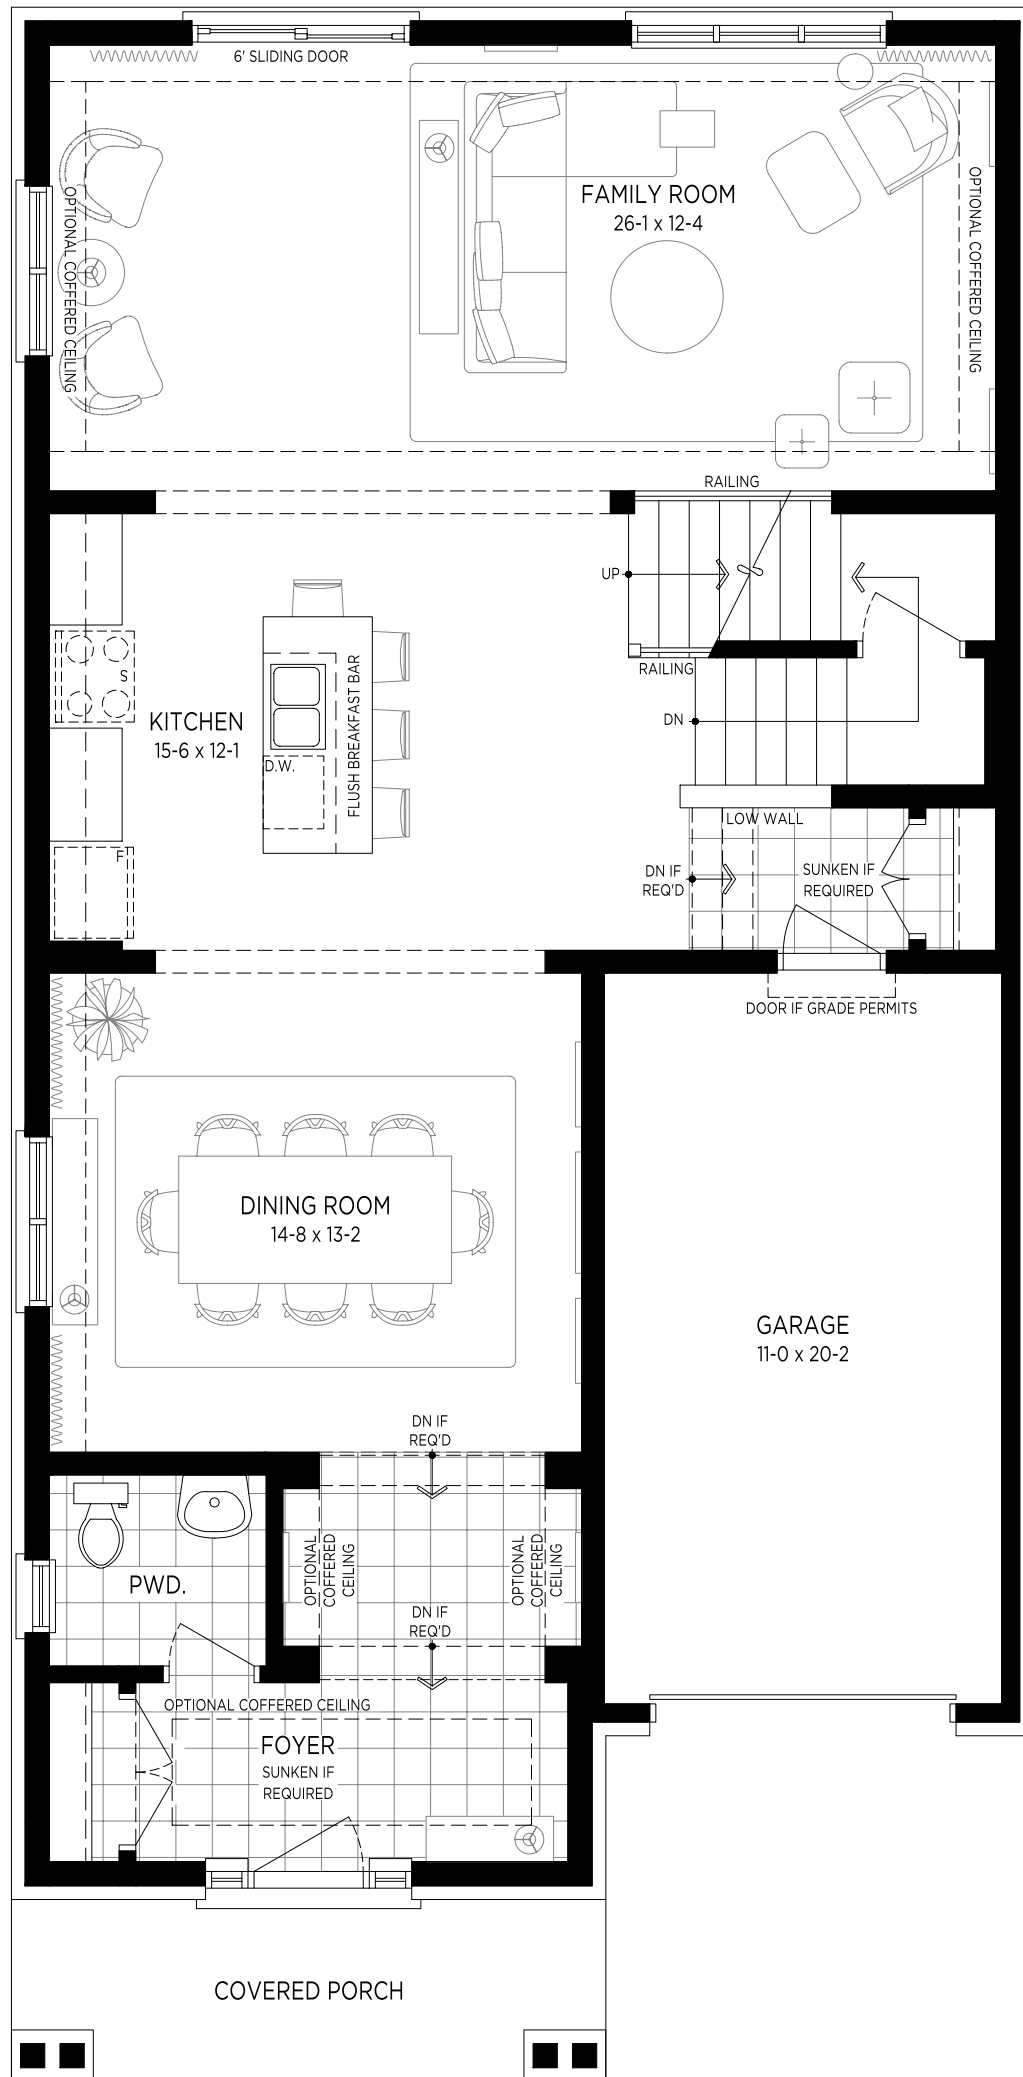

ALBION 2,375 SQ.FT.
CONTEMPORARY CRAFTSMAN 'A'

ALBION 2,380 SQ.FT.
NEW TRADITIONAL 'C'

BRANTHAVEN

36'

ALBION
2,420 SQ.FT.
MODERN
FARMHOUSE 'B'

36' ALBION 2,375 SQ.FT.

OPT. GAS FIREPLACE

MAIN FLOOR PLAN 'A'

SECOND FLOOR PLAN 'A'

OPT. SECOND FLOOR PLAN 'A'
4 BEDROOM PLAN W/LUXURY ENSUITE

BASEMENT FLOOR PLAN 'A'