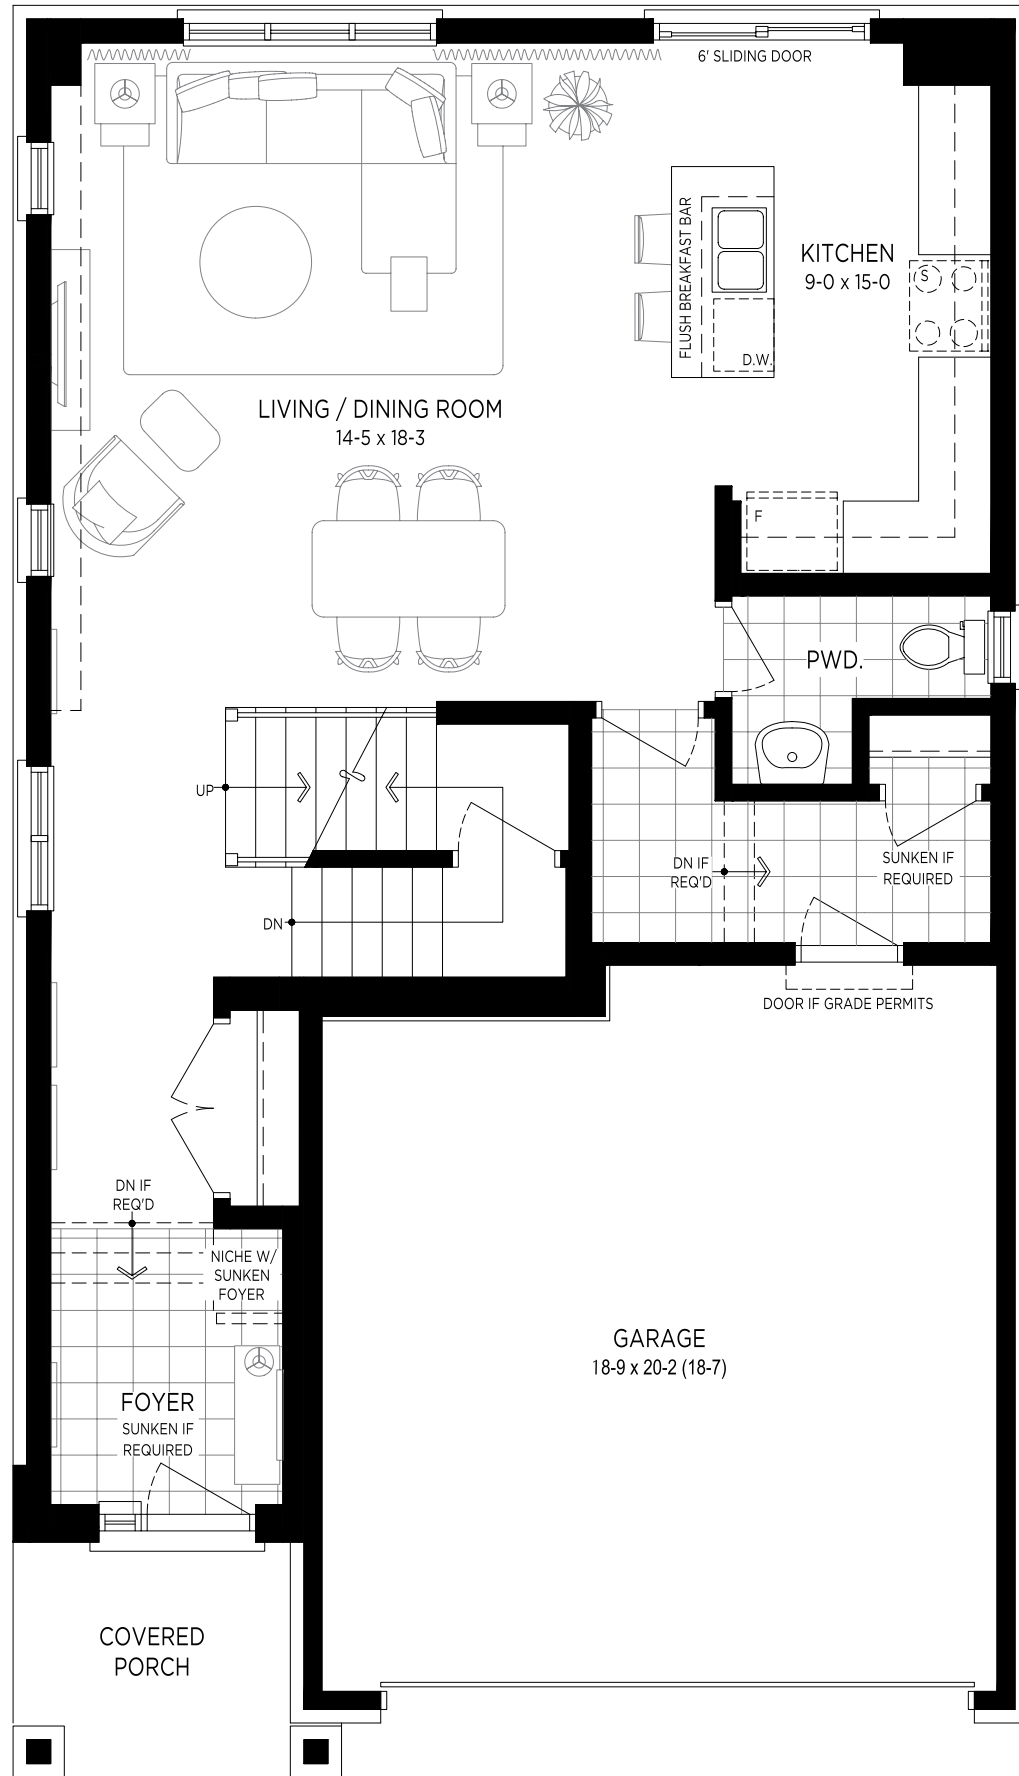

TIFFANY 2,150 SQ.FT.
CONTEMPORARY CRAFTSMAN 'A'

TIFFANY 2,200 SQ.FT.
MODERN FARMHOUSE 'B'

BRANTHAVEN

36'

TIFFANY
2,150 SQ.FT.
NEW
TRADITIONAL 'C'

36' TIFFANY 2,150 SQ.FT.

OPT. GAS FIREPLACE

MAIN FLOOR PLAN 'A'

SECOND FLOOR PLAN 'A'

OPT. SECOND FLOOR PLAN 'A'
LUXURY ENSUITE

BASEMENT FLOOR PLAN 'A'