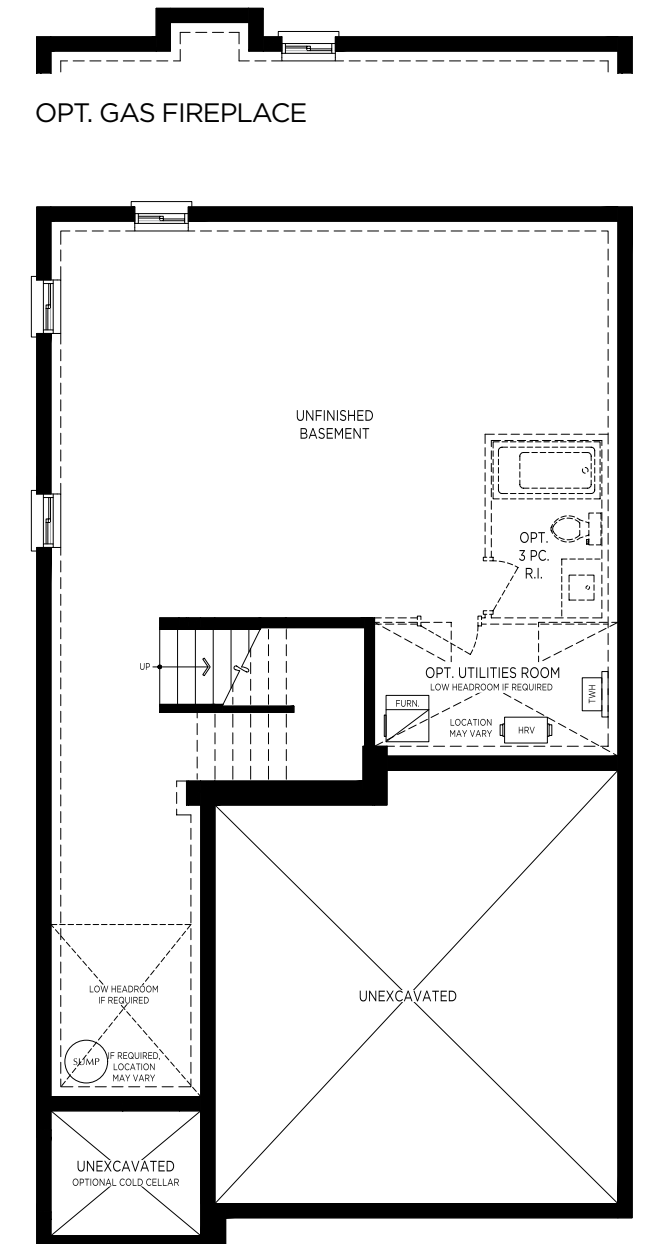

TIFFANY 2,150 SQ.FT.
CONTEMPORARY CRAFTSMAN 'A'

TIFFANY 2,200 SQ.FT.
MODERN FARMHOUSE 'B'

BRANTHAVEN

36'

TIFFANY
2,150 SQ.FT.
NEW
TRADITIONAL 'C'

36' TIFFANY 2,150 SQ.FT.

OPT. GAS FIREPLACE

MAIN FLOOR PLAN 'A'

SECOND FLOOR PLAN 'A'

OPT. SECOND FLOOR PLAN 'A'
LUXURY ENSUITE

BASEMENT FLOOR PLAN 'A'