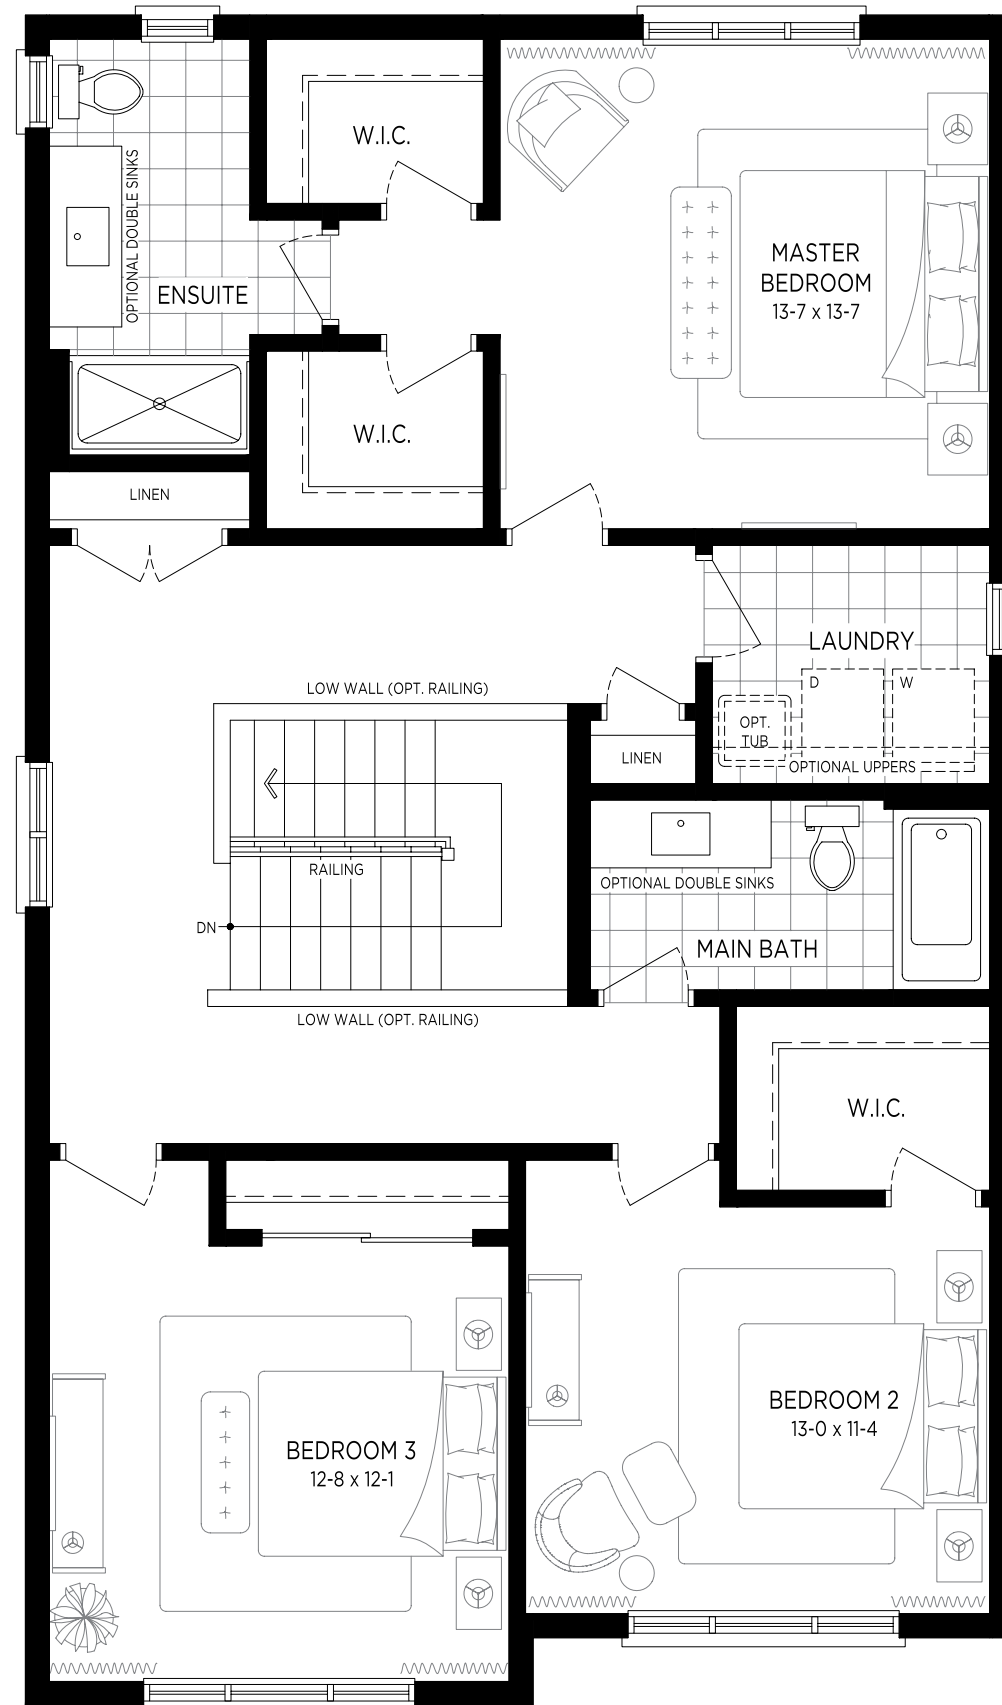

TIFFANY 2,150 SQ.FT.
CONTEMPORARY CRAFTSMAN 'A'

TIFFANY 2,200 SQ.FT.
MODERN FARMHOUSE 'B'

BRANTHAVEN

36'

TIFFANY
2,150 SQ.FT.
NEW
TRADITIONAL 'C'

36' TIFFANY 2,150 SQ.FT.

OPT. GAS FIREPLACE

MAIN FLOOR PLAN 'A'

SECOND FLOOR PLAN 'A'

OPT. SECOND FLOOR PLAN 'A'
LUXURY ENSUITE

BASEMENT FLOOR PLAN 'A'