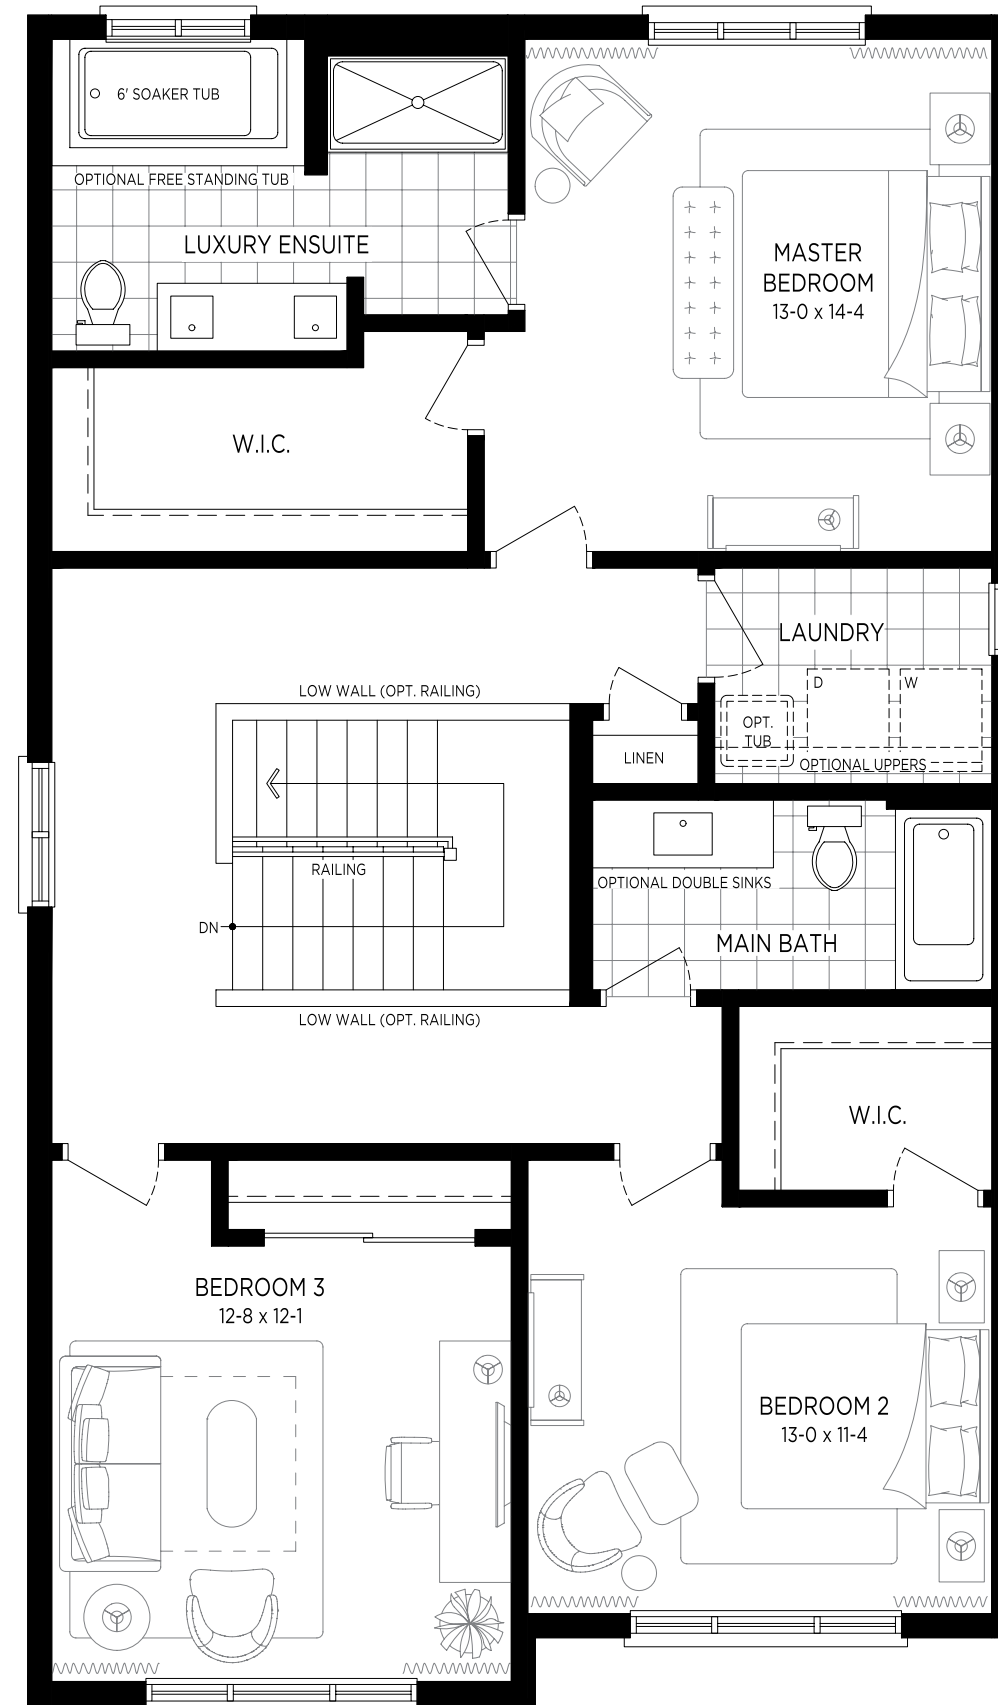

TIFFANY 2,150 SQ.FT.
CONTEMPORARY CRAFTSMAN 'A'

TIFFANY 2,200 SQ.FT.
MODERN FARMHOUSE 'B'

BRANTHAVEN

36'

TIFFANY
2,150 SQ.FT.
NEW
TRADITIONAL 'C'

36' TIFFANY 2,150 SQ.FT.

OPT. GAS FIREPLACE

MAIN FLOOR PLAN 'A'

SECOND FLOOR PLAN 'A'

OPT. SECOND FLOOR PLAN 'A'
LUXURY ENSUITE

BASEMENT FLOOR PLAN 'A'