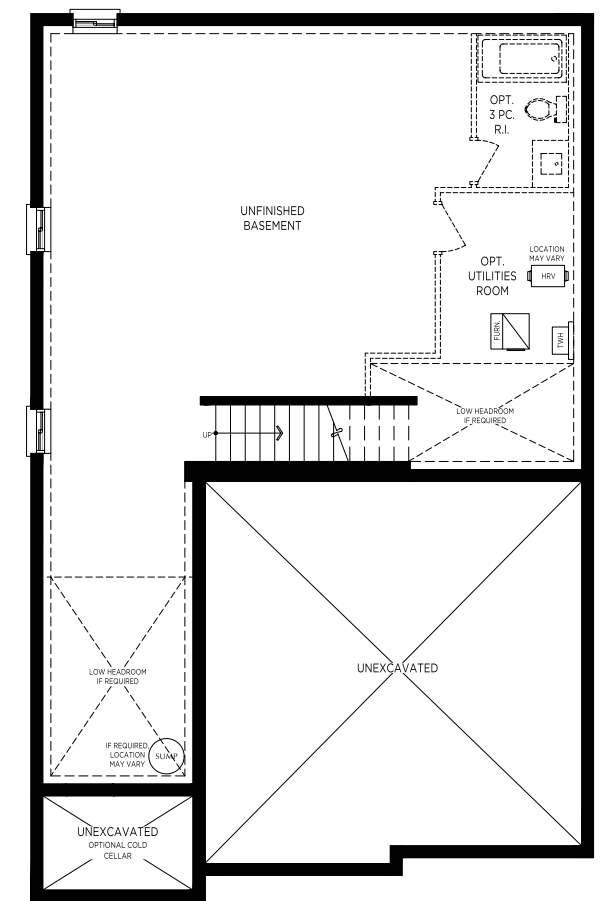

DURAND 2,430 SQ.FT.
MODERN FARMHOUSE 'B'

DURAND 2,400 SQ.FT.
NEW TRADITIONAL 'C'

BRANTHAVEN

40'

DURAND
2,385 SQ.FT.
**CONTEMPORARY
CRAFTSMAN 'A'**

40' DURAND 2,385 SQ.FT.

SECOND FLOOR PLAN 'A'

OPT. SECOND FLOOR PLAN 'A'
4 BEDROOM PLAN W/LUXURY ENSUITE

BASEMENT FLOOR PLAN 'A'