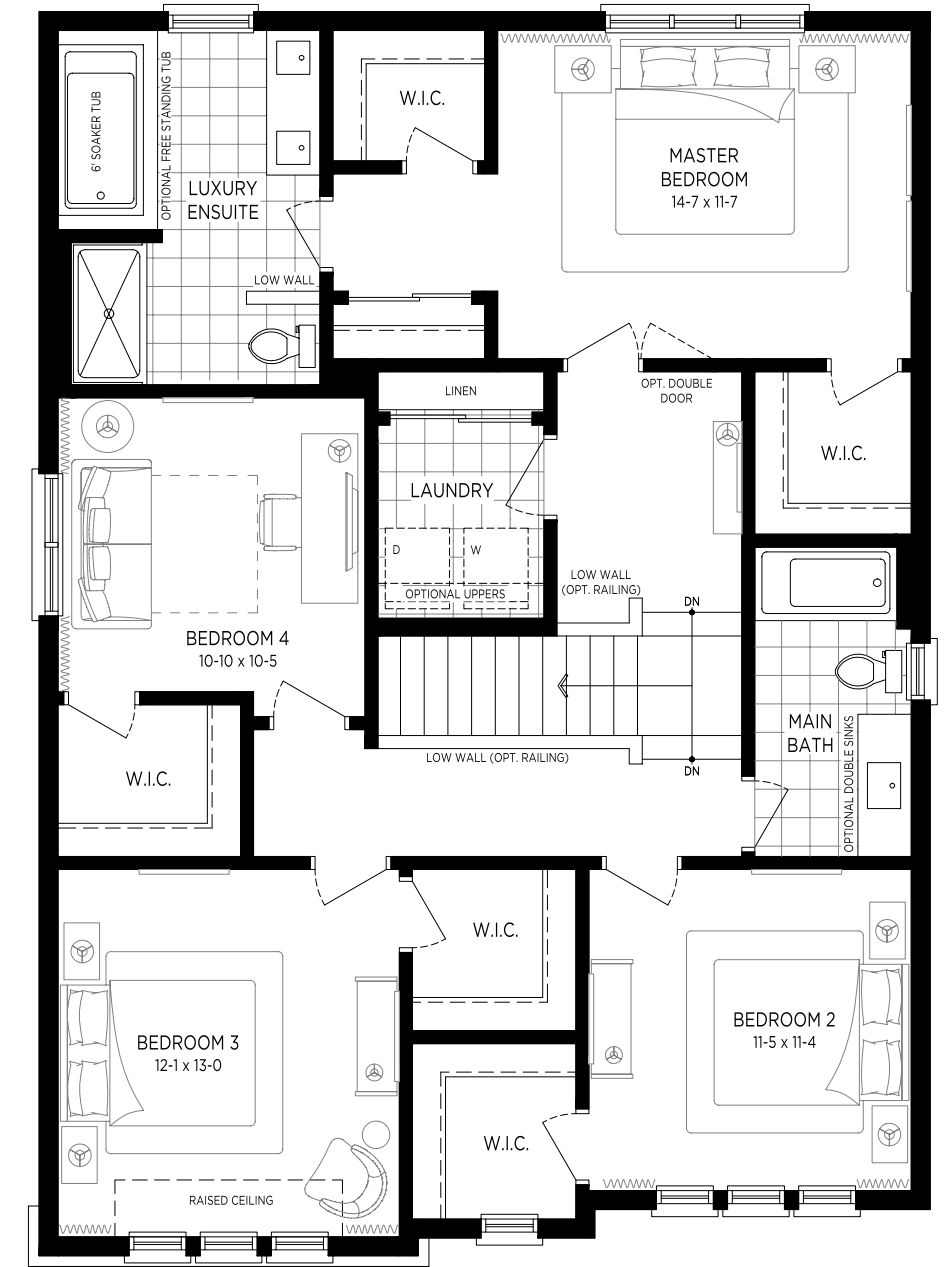

DURAND 2,430 SQ.FT.
MODERN FARMHOUSE 'B'

DURAND 2,400 SQ.FT.
NEW TRADITIONAL 'C'

BRANTHAVEN

40'

DURAND
2,385 SQ.FT.
**CONTEMPORARY
CRAFTSMAN 'A'**

40' DURAND 2,385 SQ.FT.

SECOND FLOOR PLAN 'A'

OPT. SECOND FLOOR PLAN 'A'
4 BEDROOM PLAN W/LUXURY ENSUITE

BASEMENT FLOOR PLAN 'A'