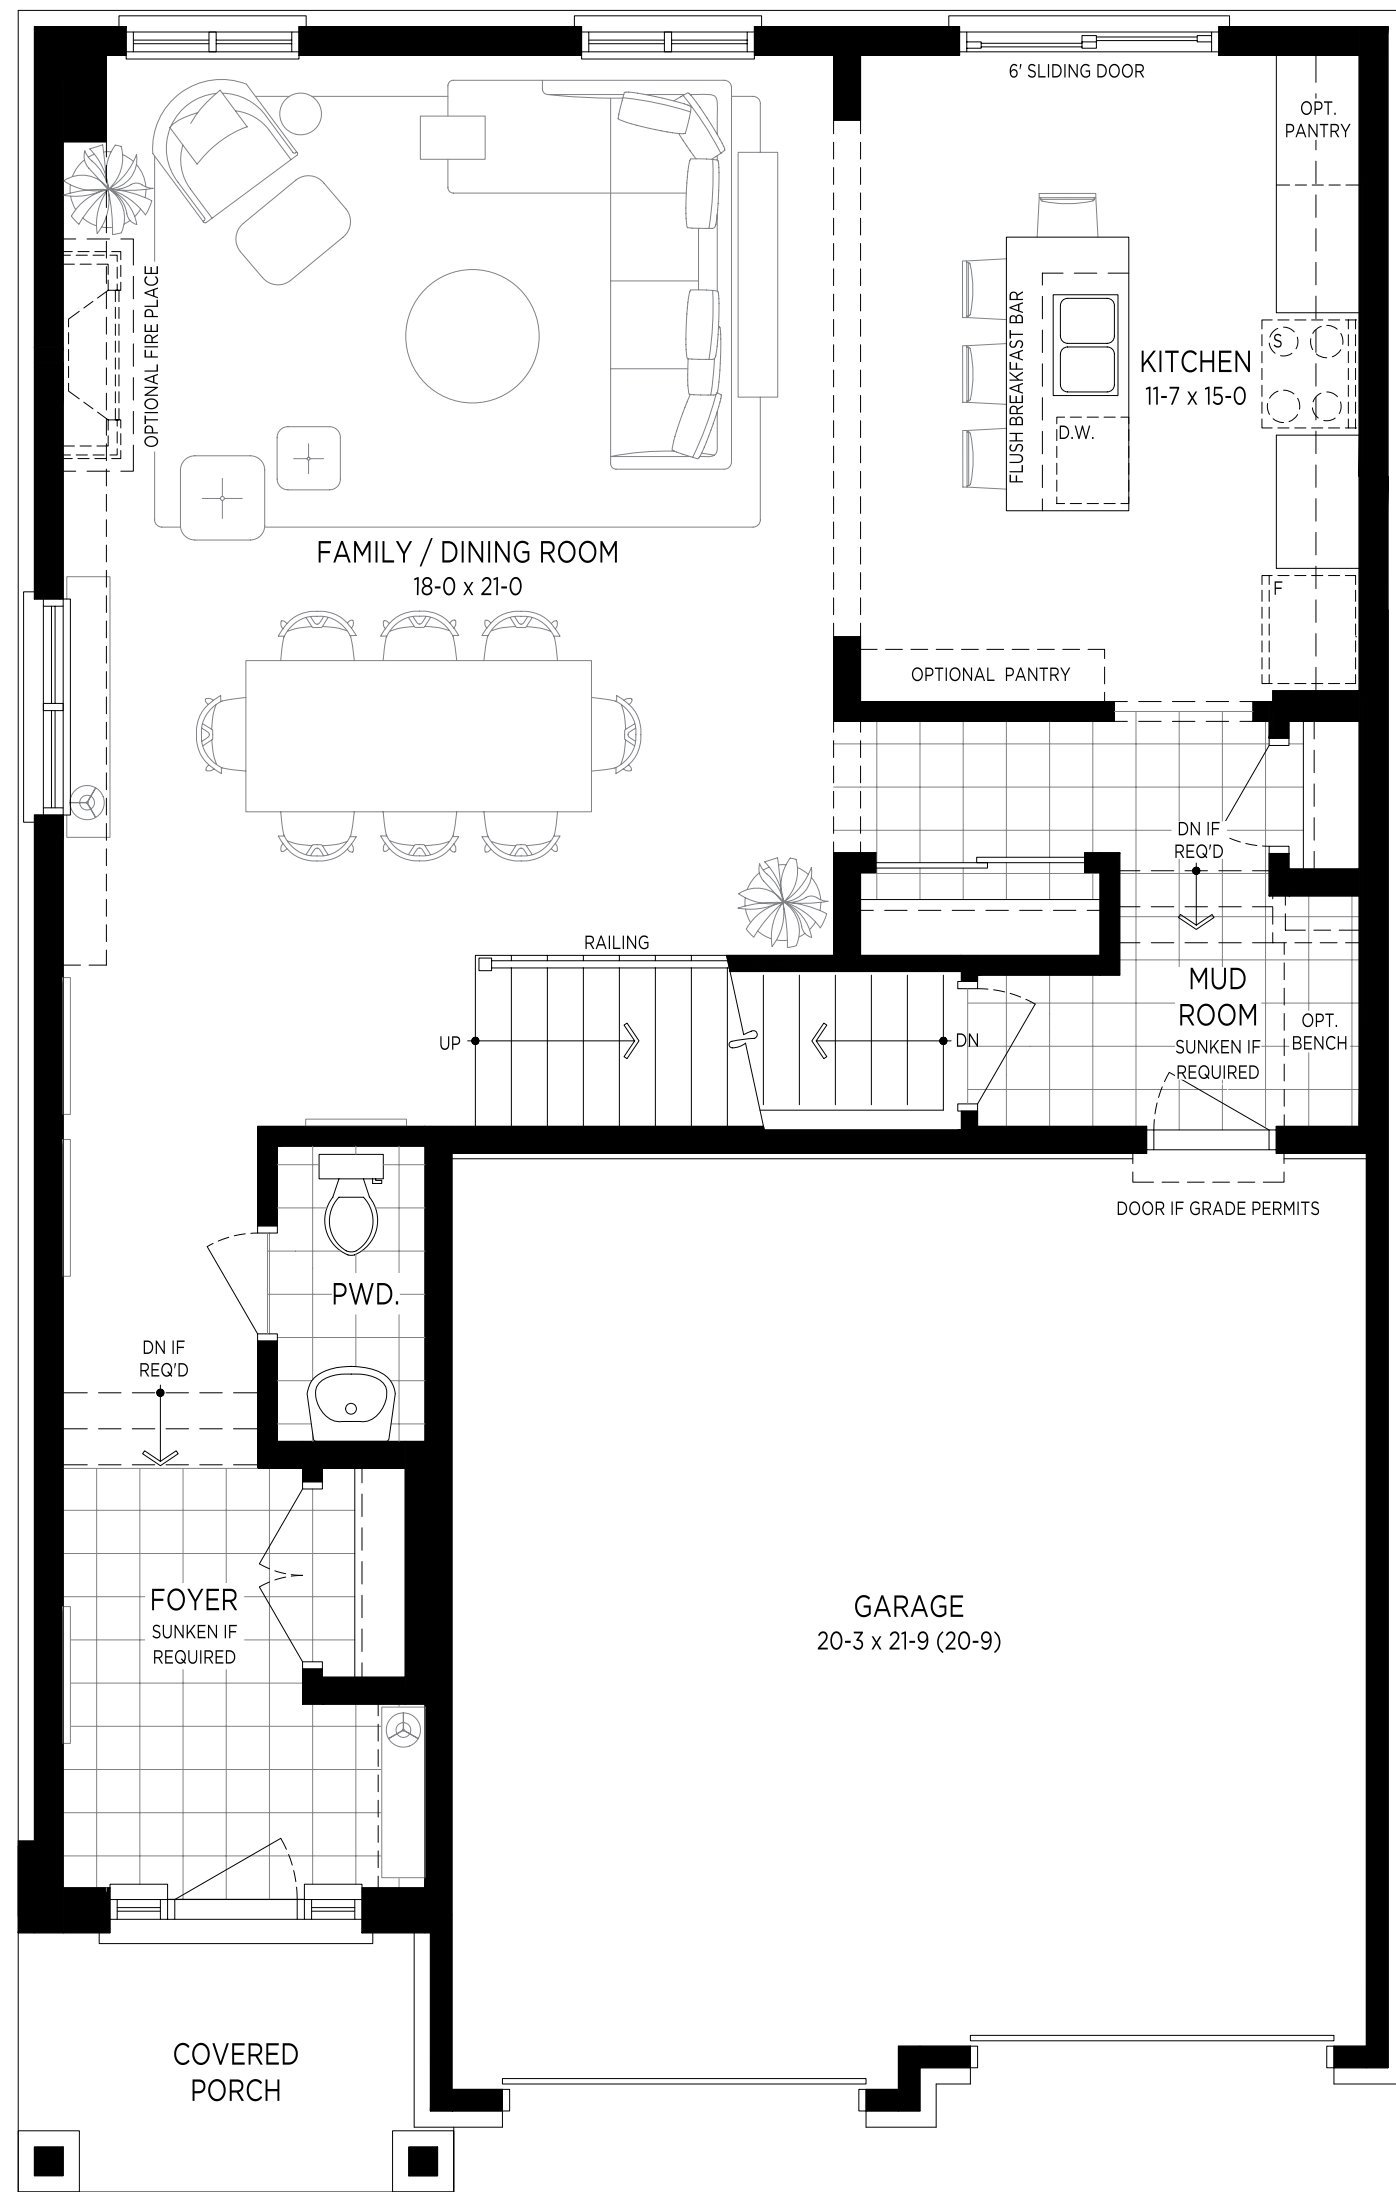

DURAND 2,430 SQ.FT.
MODERN FARMHOUSE 'B'

DURAND 2,400 SQ.FT.
NEW TRADITIONAL 'C'

BRANTHAVEN

40'

DURAND
2,385 SQ.FT.
**CONTEMPORARY
CRAFTSMAN 'A'**

40' DURAND 2,385 SQ.FT.

SECOND FLOOR PLAN 'A'

OPT. SECOND FLOOR PLAN 'A'
4 BEDROOM PLAN W/LUXURY ENSUITE

BASEMENT FLOOR PLAN 'A'